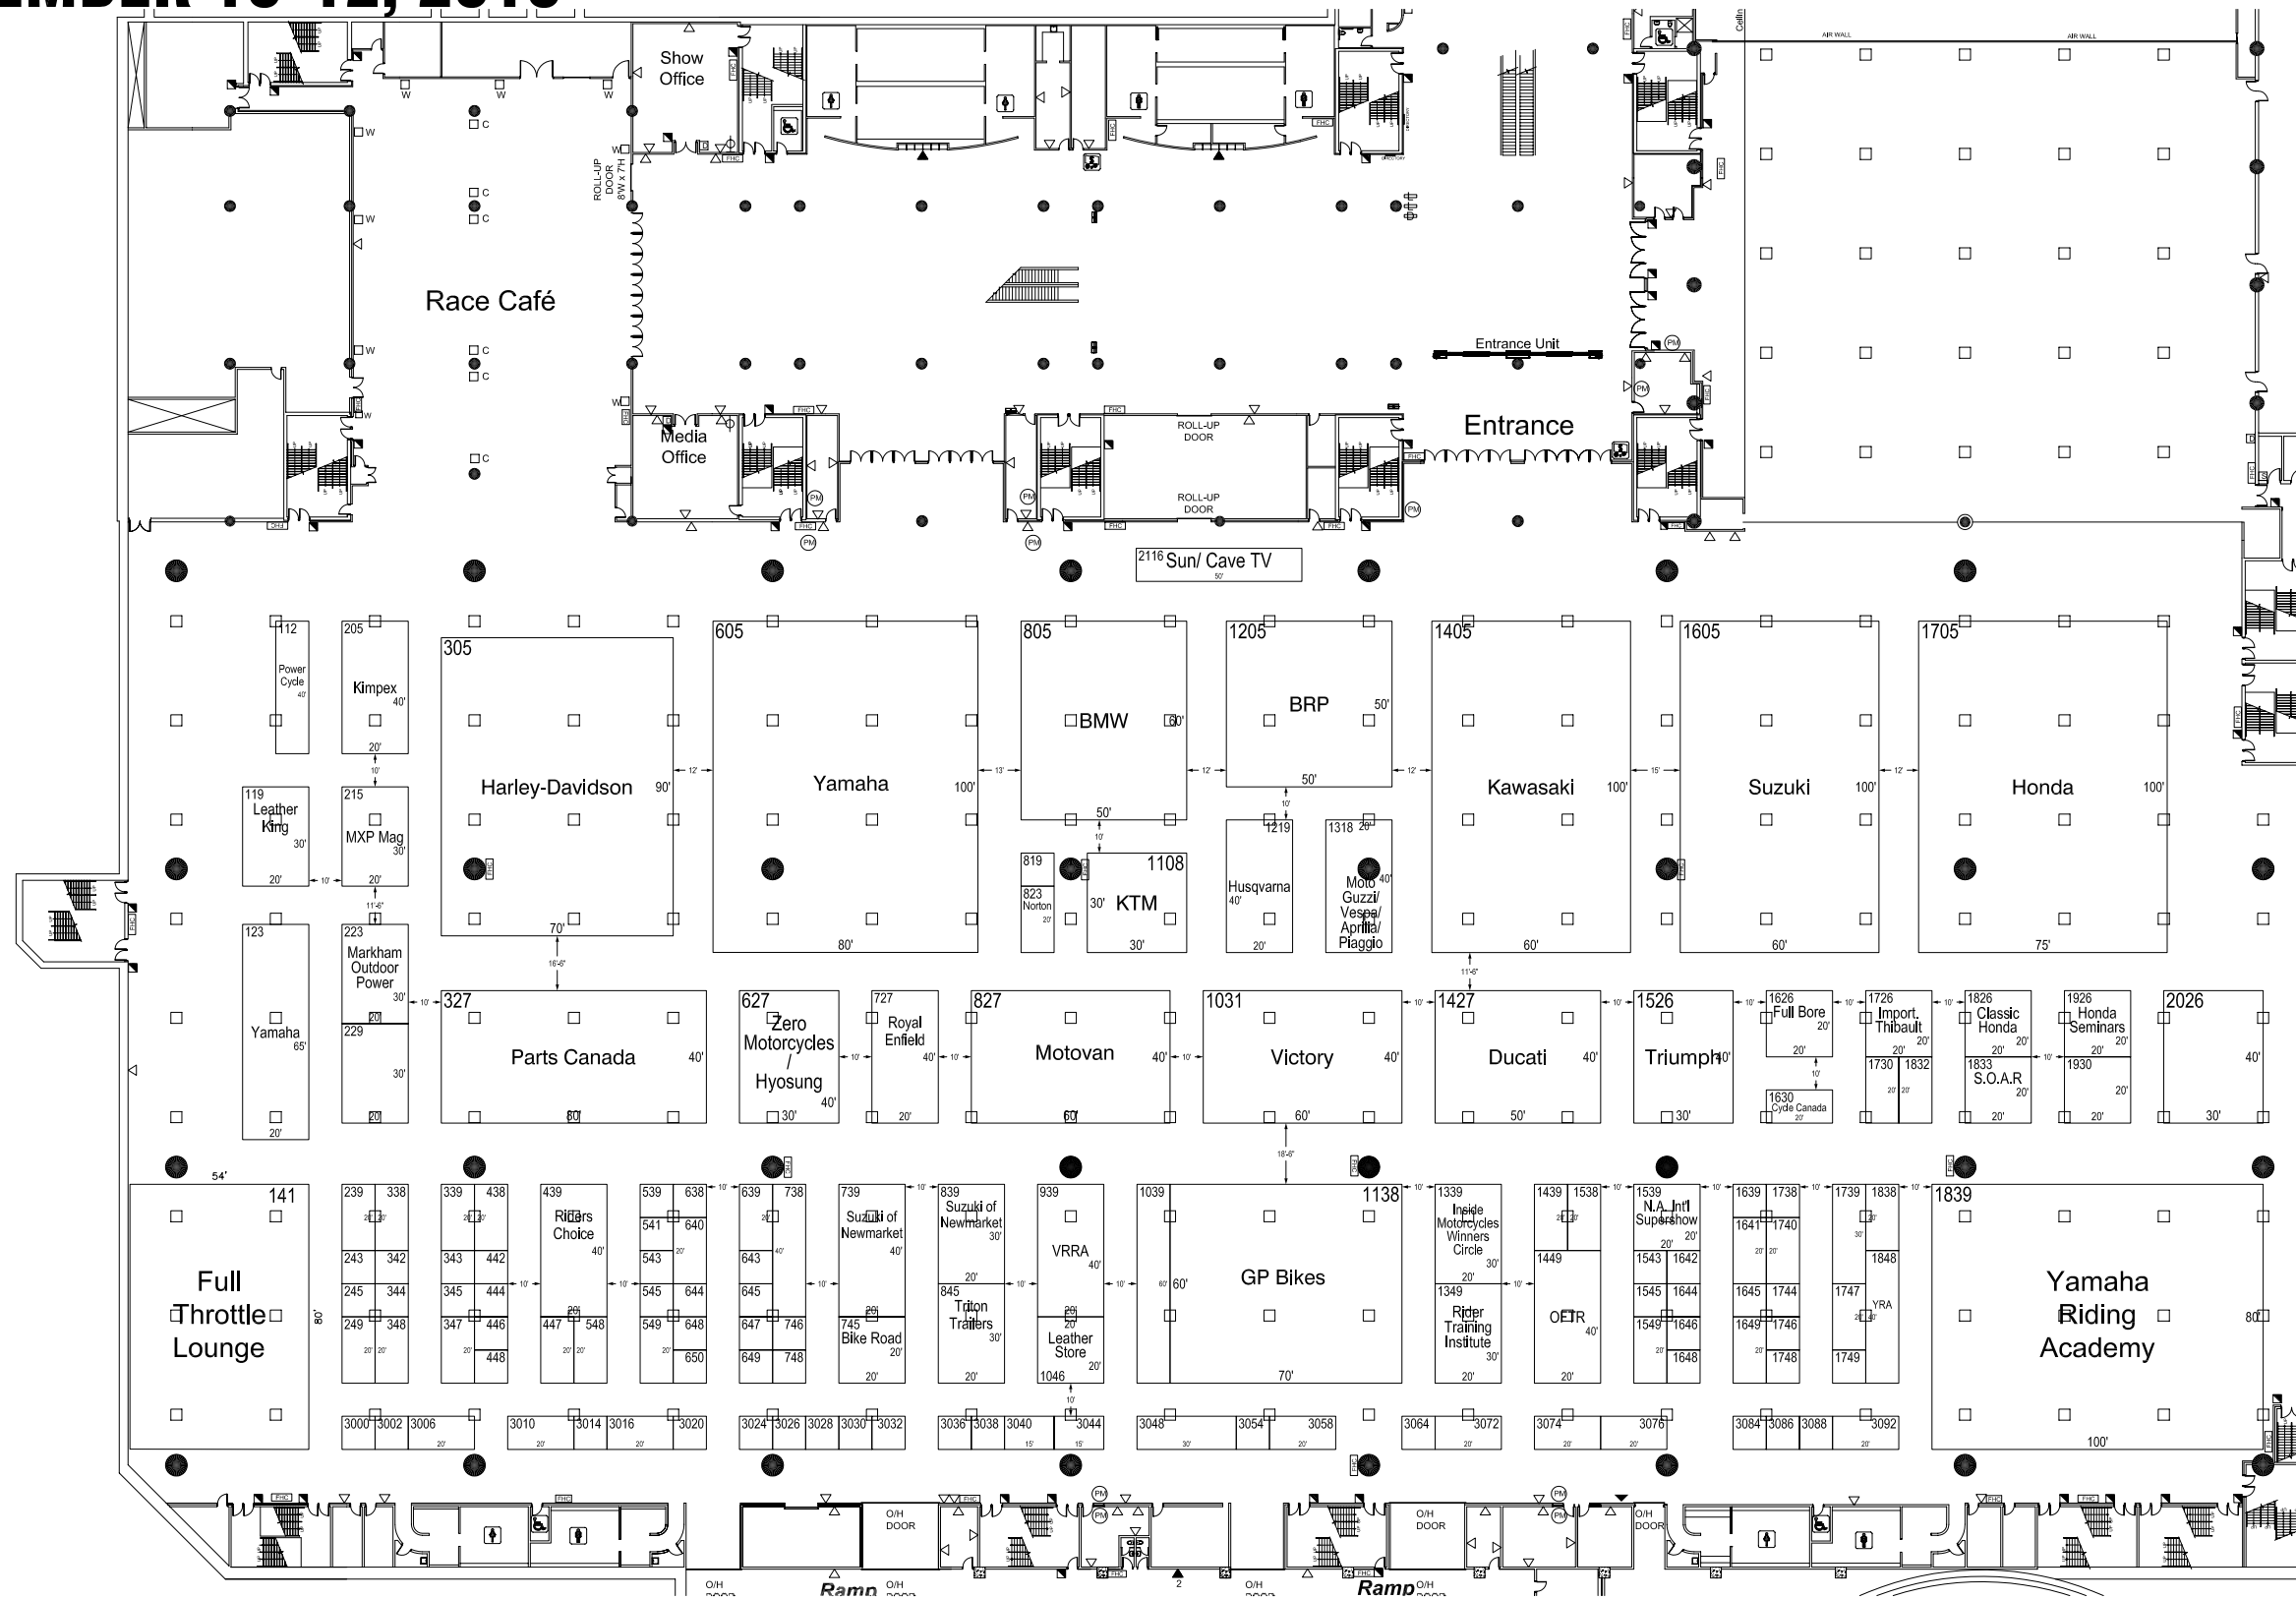

TORONTO MOTORCYCLE SHOW

DECEMBER 10-12, 2010

www.motorcycleshows.ca

METRO TORONTO CONVENTION CENTRE - LEVEL 800 - SOUTH BUILDING